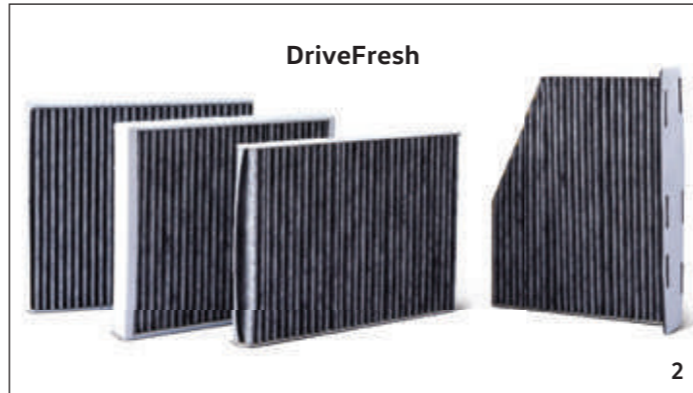

1 Volkswagen Genuine Protective Strip For The Tailgate - Chrome And Black

The rear lid protection strip in high-gloss chrome is not only gorgeous to look at, it effortlessly protects the tailgate edges from a variety of ills. It is remarkably easy to mount with just a simple dab of glue holding it onto the bottom edge of the tailgate.

Chrome: Part No. 6RG 071 360
Black: Part No. 6RG 071 360 A

3 Volkswagen Genuine Car Cover
Part No. 6C0 061 205

2 Volkswagen Carbon Activated AC Air Filter

Keep the outside firmly outside. Whether its bacteria, noxious gases, dust, odour or pollen, the Volkswagen Carbon Activated AC Air Filter manages 3 micron particulate size with a 91% efficiency. After all, health is happiness.

Part No. 6RG 091 700

1 Snake Hook for Headrest | Part No. 000 061 126 A04 1

2 Waste Bag | Part No. 000 061 107

3 Thermobox (Cooler and Heater Function)
Part No. 000 065 400 F

4 Basic Carrier (Travel and Comfort) Basic Module
Part No. 000 061 122

5 Hooks for Headrests (Travel and Comfort) Bag Hooks
Part No. 000 061 126 B

Volkswagen Anti-theft Wheel Bolt Locking Sets

Secure your alloy wheels even more effectively against jealous thieves with the theft-hindering wheel bolt locking set. Colour: Black. 1 set = 4 pieces.

Part No. 000 071 597 D