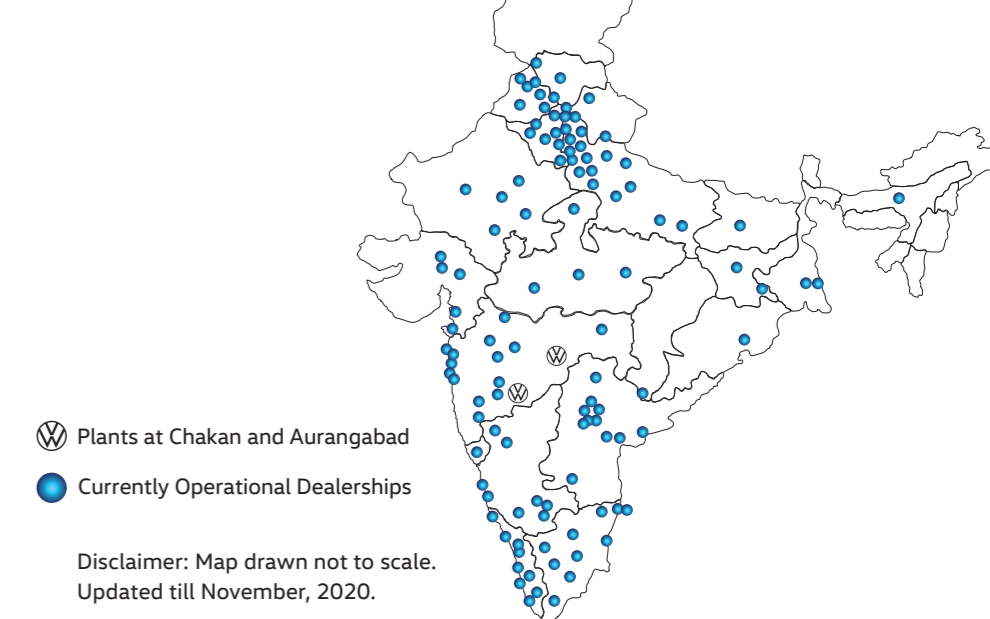

Dealer Network

- Ⓜ Plants at Chakan and Aurangabad
- Currently Operational Dealerships

Disclaimer: Map drawn not to scale.
Updated till November, 2020.