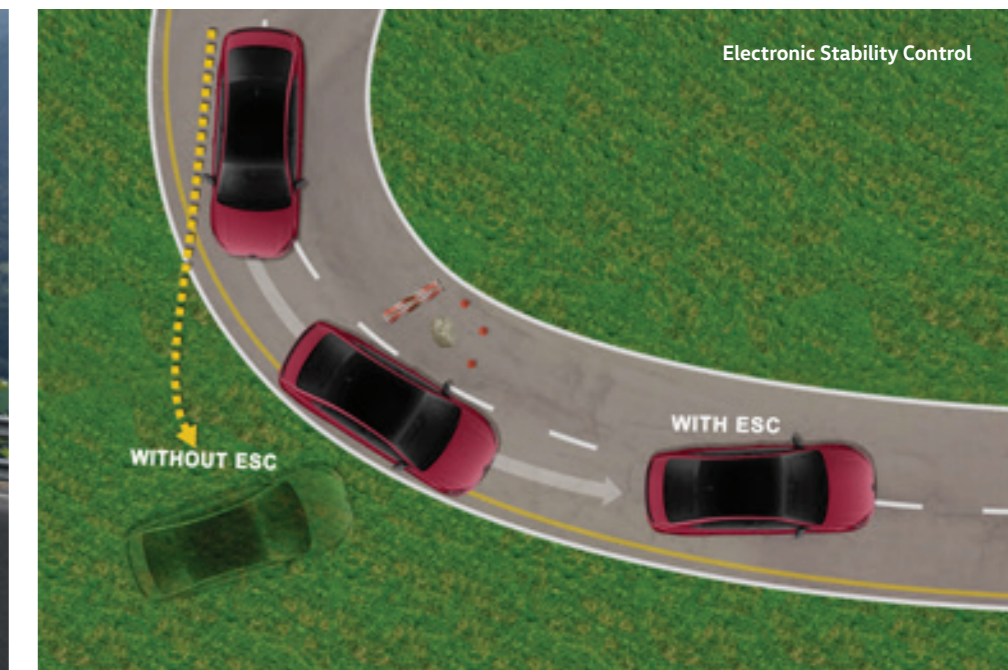

The Virtus is packed with over 40 safety features. Up to 6 airbags ensure safety in the event of a critical incidence and Electronic Stability Control detects critical situations and prevents skidding. Park Distance Control & rear view camera make parking in tight spots easier than ever. Multi-collision Brakes, and Hill Hold Control keep you secure. LED headlamps with LED DRLs and LED taillamps illuminate your surroundings, for an assured driving experience. While tire pressure deflation warning, 5 adjustable headrest for all passengers, and ISOFIX child seat anchorage make the Virtus a safe choice.