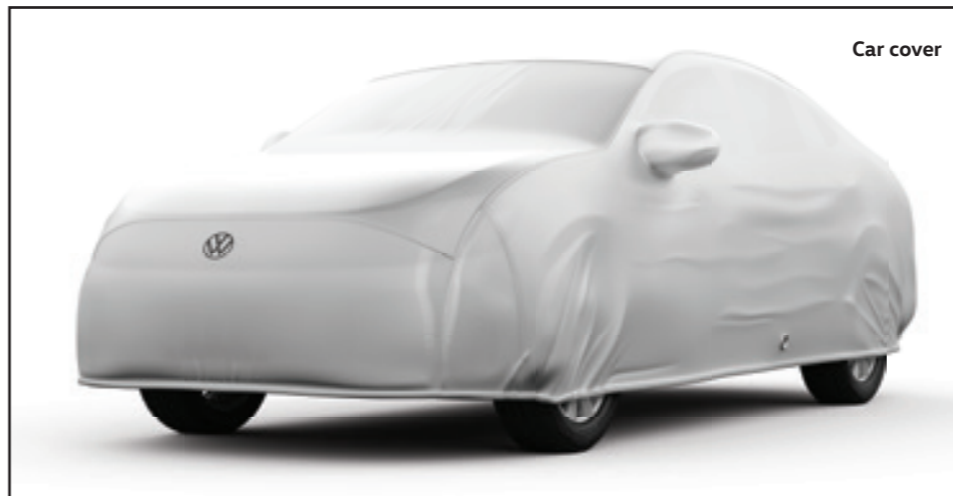

EXTERIOR & TIRE CARE

Car cover