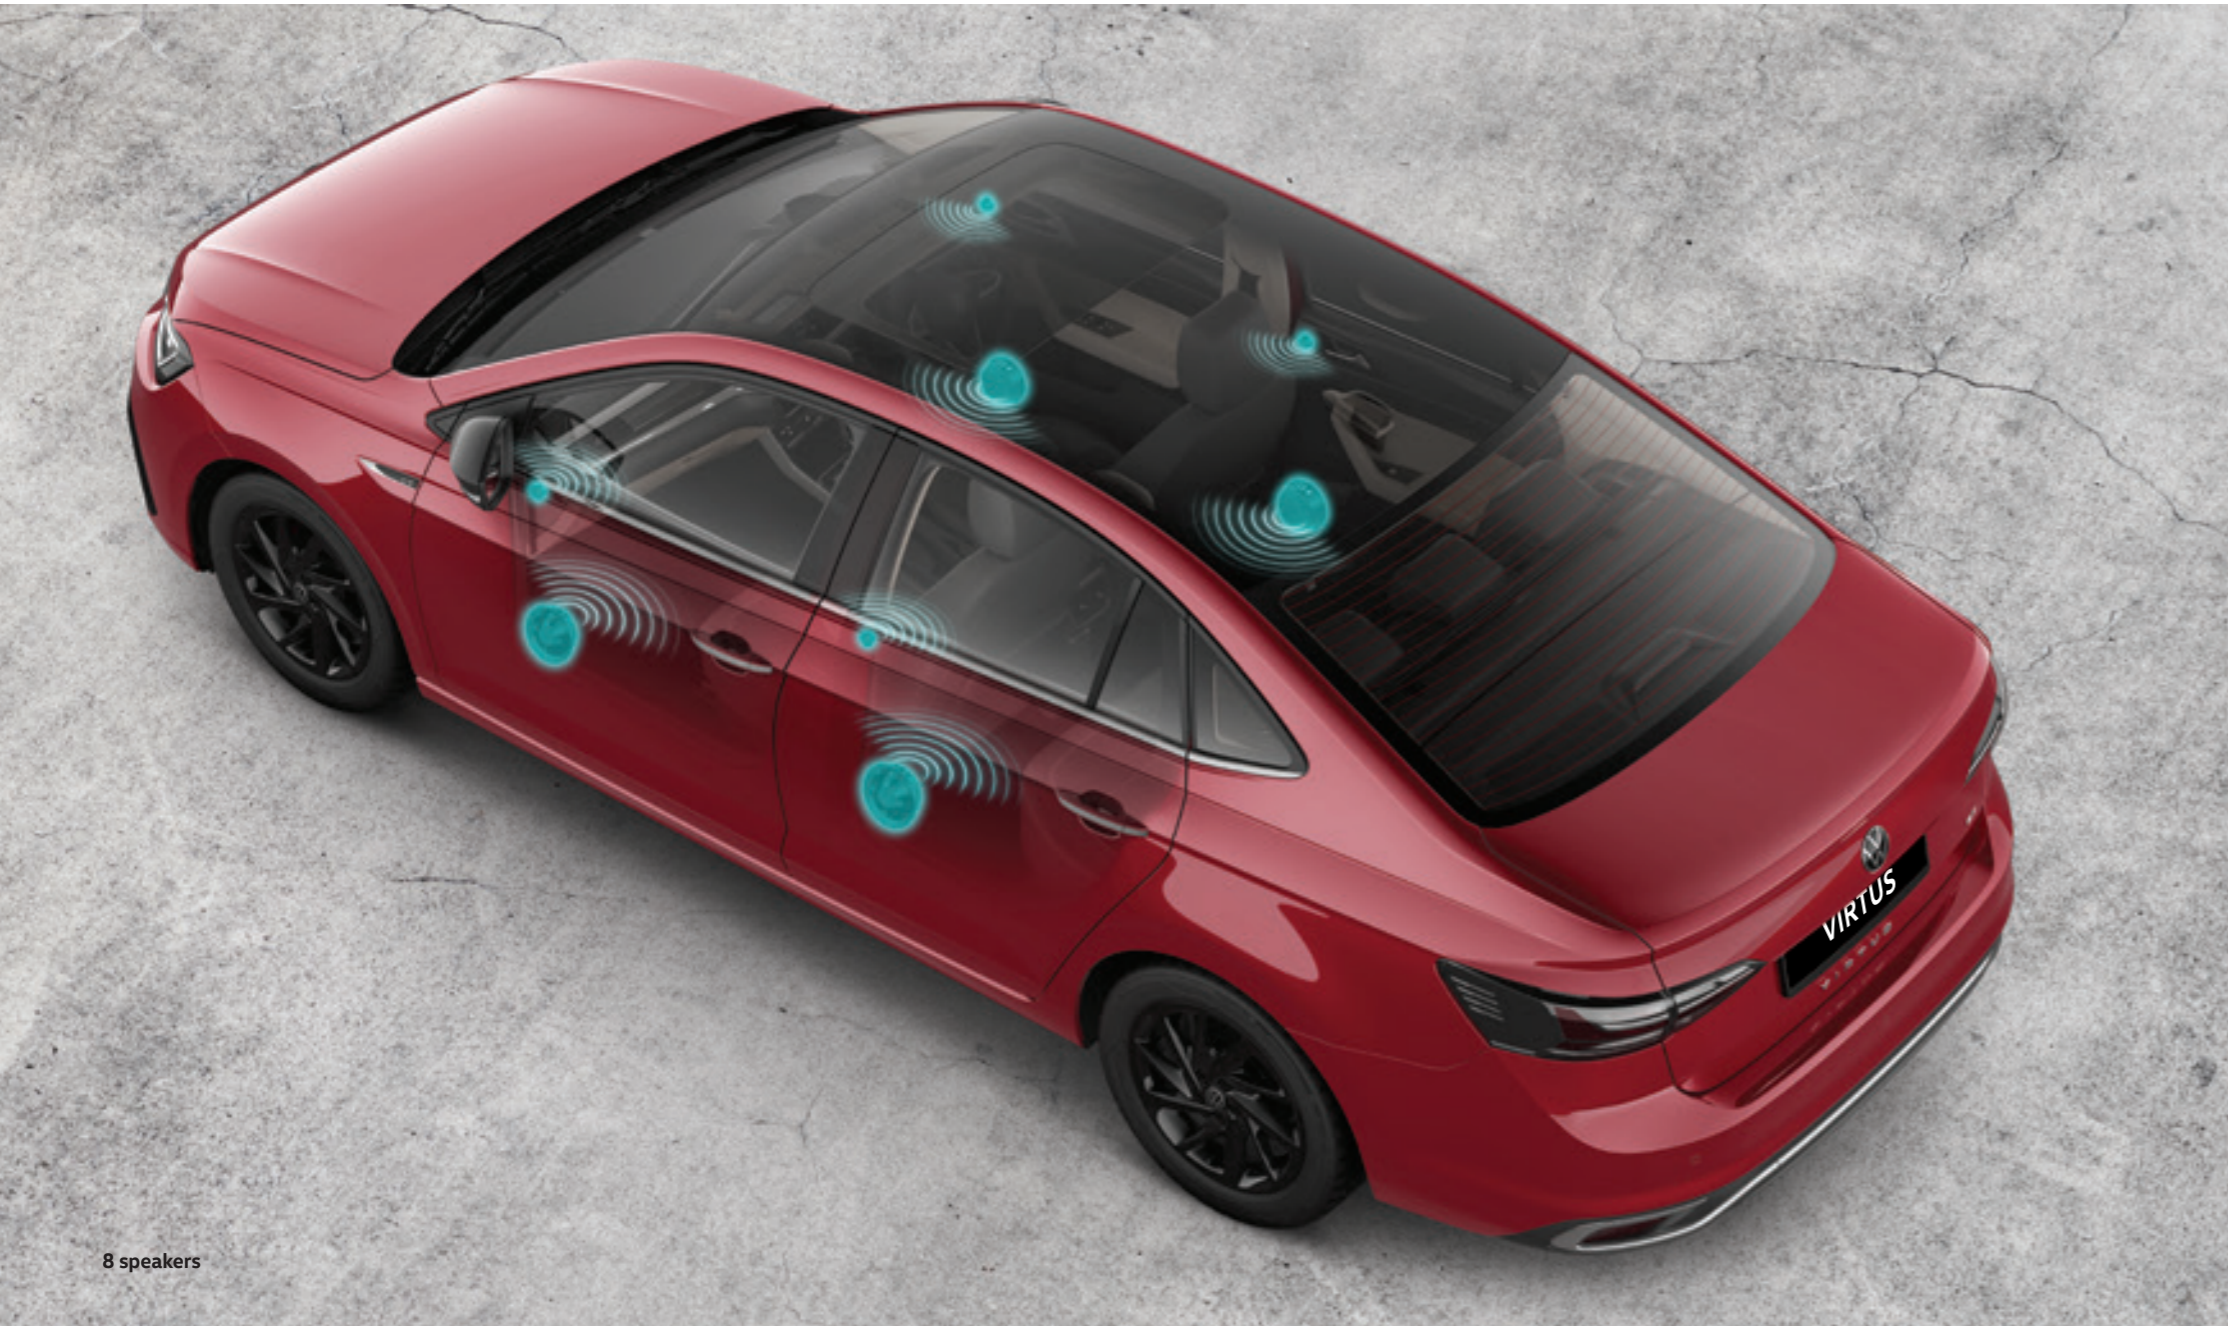

1.0L TSI engine

Top Line

High Line

Comfort Line

Performance Line

When it comes to the thrill of driving, the GT badged Performance Line is as invigorating as it gets. It's powered by the revolutionary 1.5L TSI EVO engine with active cylinder technology mated to a 7-speed DSG transmission.

1.5L TSI EVO engine

7-speed DSG
Seamless gear changes = a smoother driving experience, with the 7-speed DSG in the Virtus.

GT Plus

GT badge

HELLO CONNECTIVITY

Digital cockpit

8 speakers

Wireless AppConnect - Android Auto™ and Apple Carplay™

Wireless AppConnect - Navigation

If a fully connected driving experience is what you're after, it doesn't get any better than the Virtus.

The Virtus comes with a 25.65 cm VW Play touchscreen infotainment system with 8 speakers keeps you entertained on the go. It comes ready with Wireless AppConnect that's compatible with Apple Carplay™ and Android Auto™. Your Virtus is also home to a selection of useful apps. Find the quickest route to your favourite restaurant with Sygic™ Navigation. Look for that perfect playlist as your cruise around town with Gaana™. Book a hotel for your weekend getaway with Booking.com™. Catch up on the news or tick that audiobook off your list with BBC News™ and Audiobooks™.