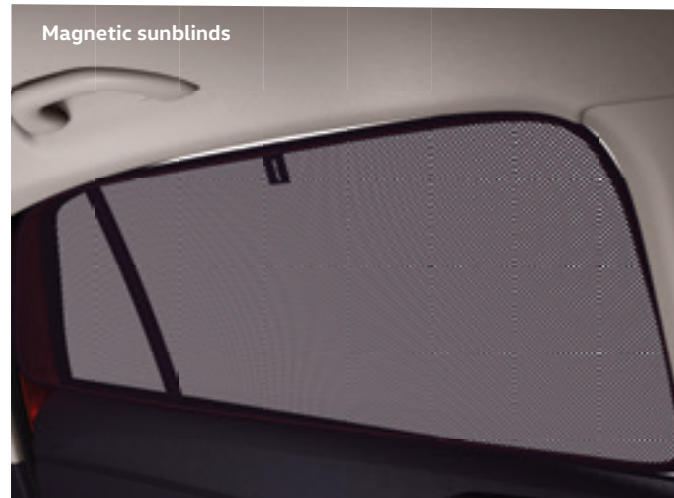

3D Rubber foot mats

Premium seat design

Child seat 9- 18 kg

Magnetic sunblinds

INTERIOR

3D Rubber foot mats

A 3-dimensional design adapts to the contour of the Virtus' floor. Easy to fit and remove, it's also compatible with safety clips. Available in two options - Set of 4 (2 front and 2 rear rubber mats) and Driver Side Only.